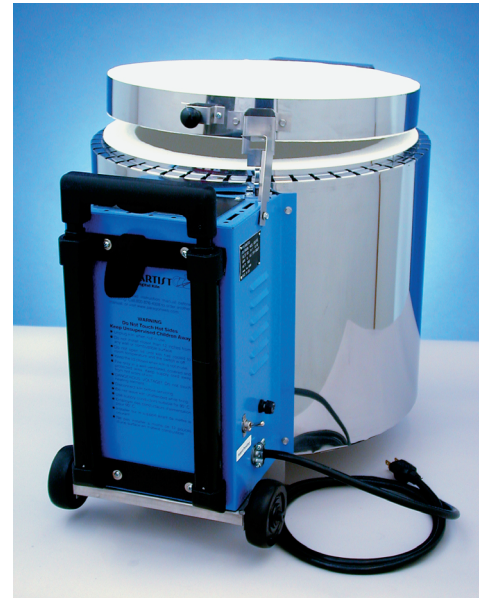

Paragon Home Artist Kiln Specifications and Price

Interior: 12" wide x 12" deep

Exterior: 18 3/4" high, 23" deep, 16" wide

Cubic feet: .78

Weight: 38 lbs.

Approx. Shipping Weight: 47 lbs.

Maximum Temperature: 2000°F

Voltage: 120

Amps: 15

Watts: 1800

Plugs into a standard household outlet

Home Artist Furniture Kit

3 each: 1", 3", 6" long x 1" wide posts

2 - 10" round x 1/2" thick shelves

3 triangular stilts, 1 each: 3x3, 6x3, 10x3

1 lb. Bag kiln wash; 1 haik brush

Box of 6 - 06 self-supporting Orton cones

Paragon Industries, L.P. / 2011 South Town East Blvd. / Mesquite, Texas / 75149-1122
800-876-4328 / 972-288-7557 / Toll Free Fax 888-222-6450
www.paragonweb.com / info@paragonweb.com