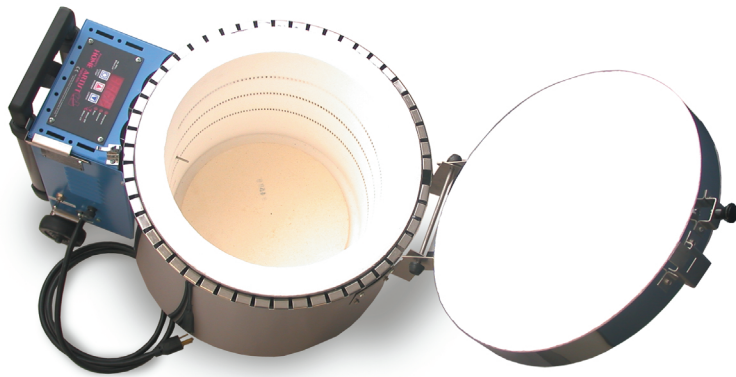

Projects you can make

The Home Artist Kiln can harden clay and bake ceramic glaze, china paint, gold, and much more. Examples:

- Decorate your bathroom and kitchen with hand-painted ceramic tiles.
- Make porcelain and glass jewelry.
- Embellish ceramic wall hangings with your own poetry.
- China paint plates up to 10" wide. Make entire table settings and serving pieces.
- Fuse stained glass pieces; flatten glass bottles.
- Make silver clay jewelry.

Take the Home Artist Kiln on vacation

The Home Artist Kiln plugs into a standard 120 volt household outlet. It weighs only 38 pounds.

With the click of a button, the built-in luggage carrier snaps upright for easy moving. The kiln even includes wheels. Seminar teachers will appreciate a kiln they can take anywhere.

Home Artist Kiln safety features

The stainless steel jacket is vented to lower the surface temperature. A latch holds the lid securely closed. A safety switch is located on the side of the electrical box. A built-in fuse protects the controller.

The firing chamber is made of space-age ceramic fiber. This insulation is noted for energy efficiency.

Digital simplicity

The Home Artist Kiln operates with the simplicity of a microwave oven. The three-button controller heats at the speed and temperature you select. An easy