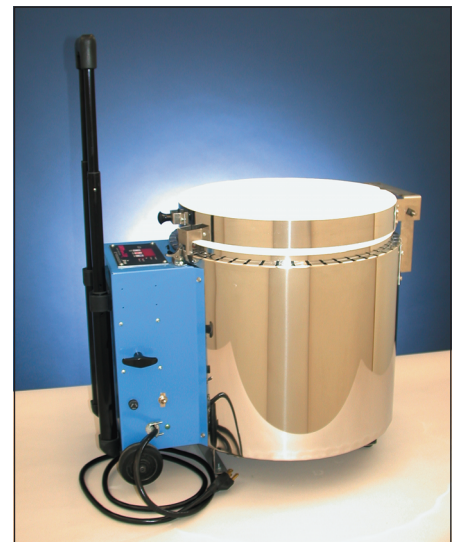

The carrier handle locks upright with fingertip pressure.