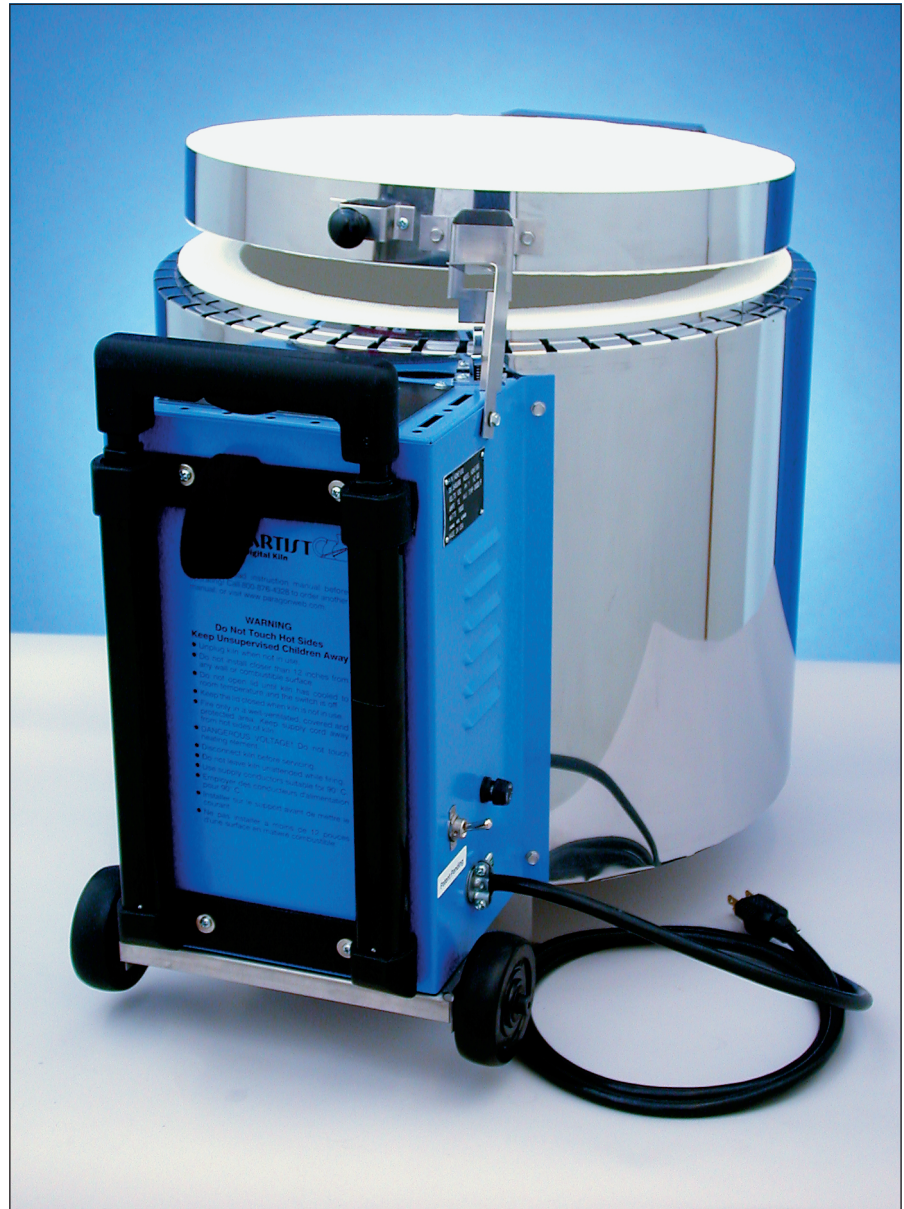

Paragon Industries, L.P. / 2011 South Town East Blvd. / Mesquite, Texas / 75149-1122
800-876-4328 / 972-288-7557 / Toll Free Fax 888-222-6450
www.paragonweb.com / info@paragonweb.com