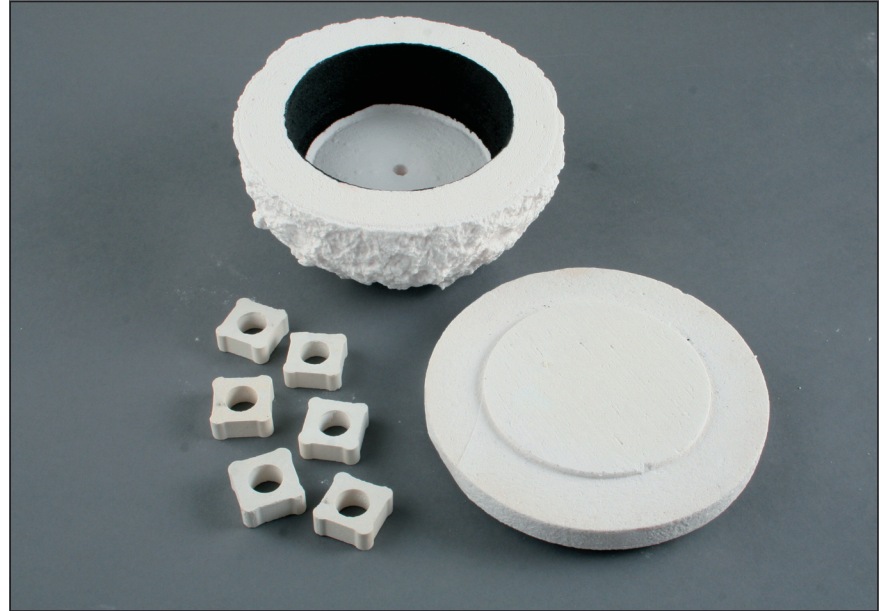

## MagicFuse Specifications

Interior: 5" wide x 1 ½" high

Exterior: 6 7/8" wide x 4 ¼" high

Shipping weight: 2 lbs.

Made in America to exacting standards using deluxe ceramic fiber.

The MagicFuse includes 6 - ½" ceramic posts, glass separator, and detailed instructions. Place the kiln on 3 posts inside the microwave and on the other 3 posts for cooling.